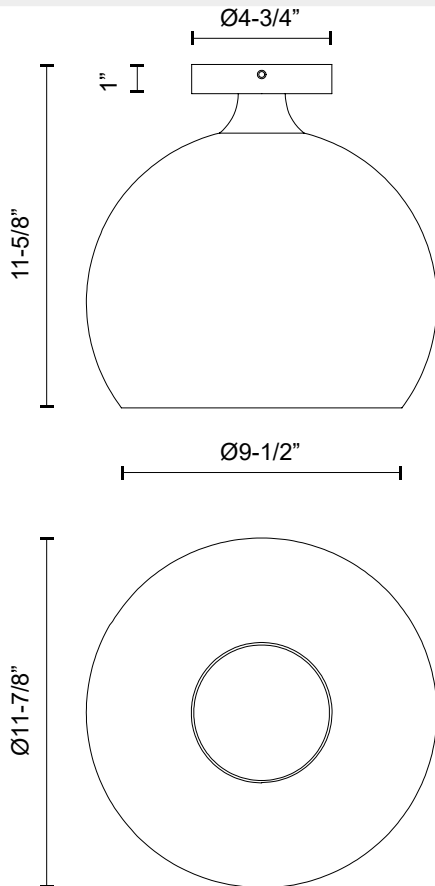

WWW.ALORAMOOD.COM